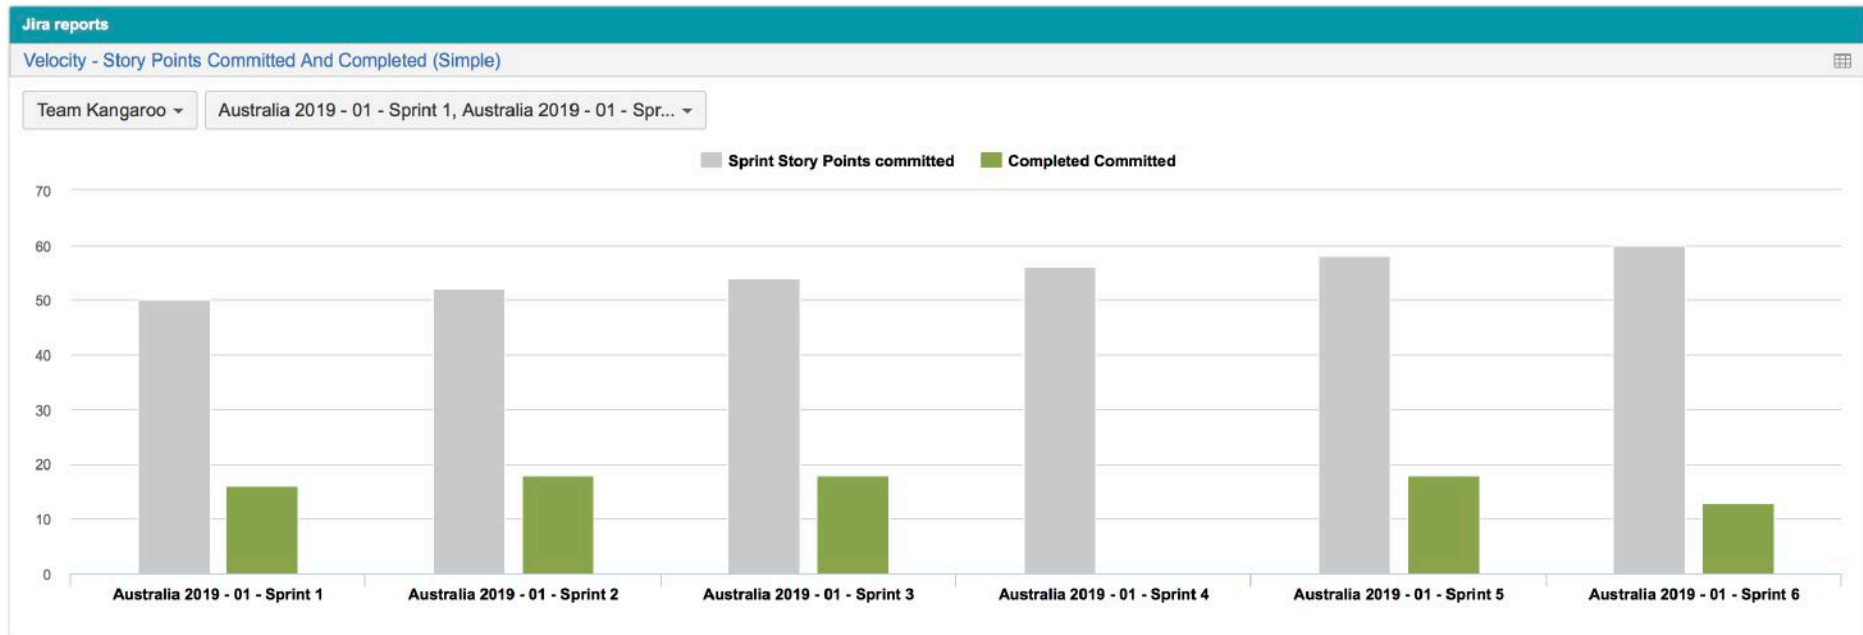

EazyBI Velocity Charts

Team Kangaroo