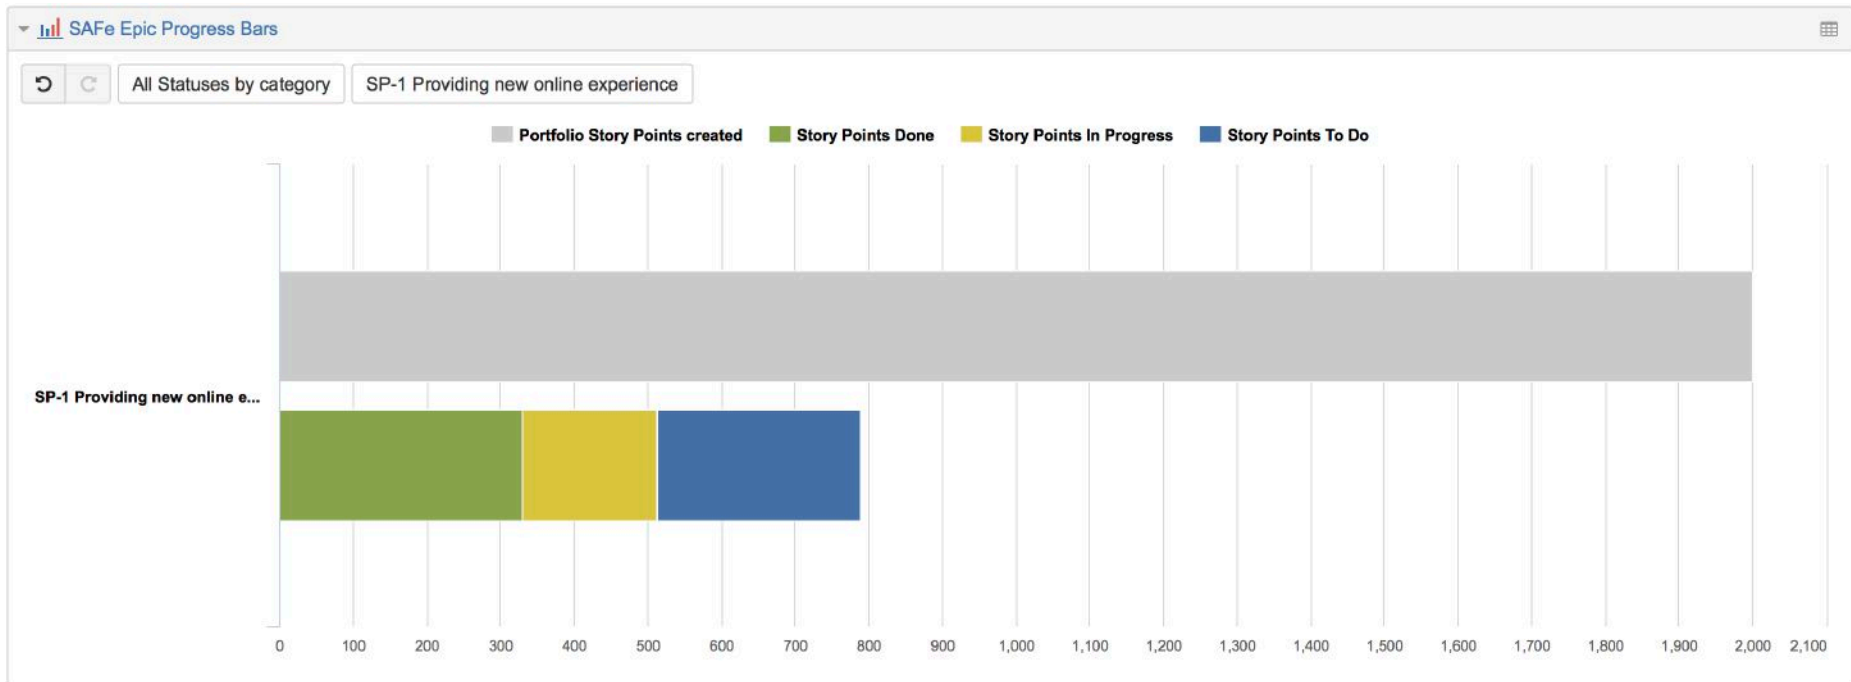

Keep Track of Progress