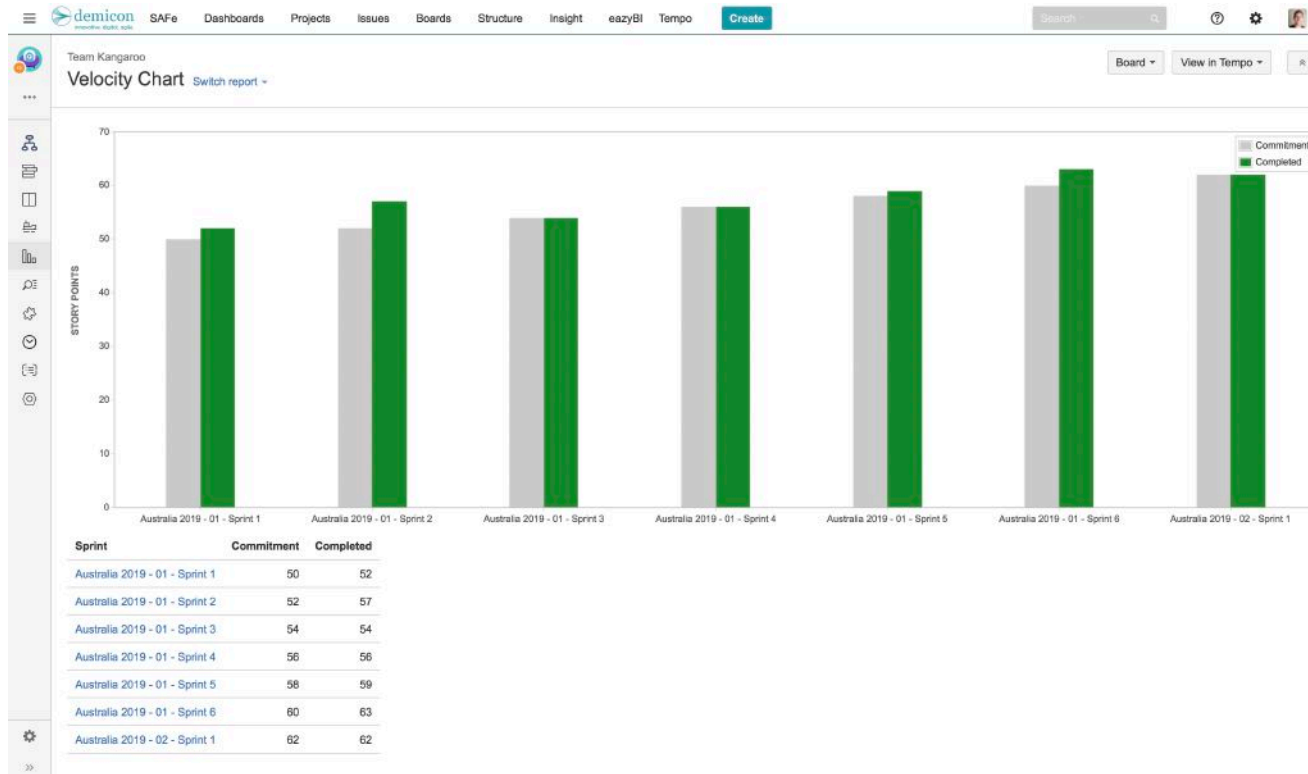

Analyse the Reliability of your Teams with Jira Velocity Charts

Team Kangaroo