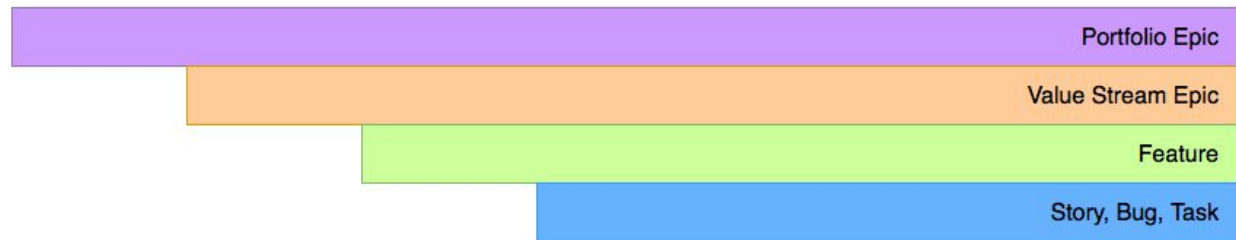

### Levels

Portfolio

Value Stream

Program

Team

### Issue Types

Portfolio Epic

Value Stream Epic

Feature

Story, Bug, Task