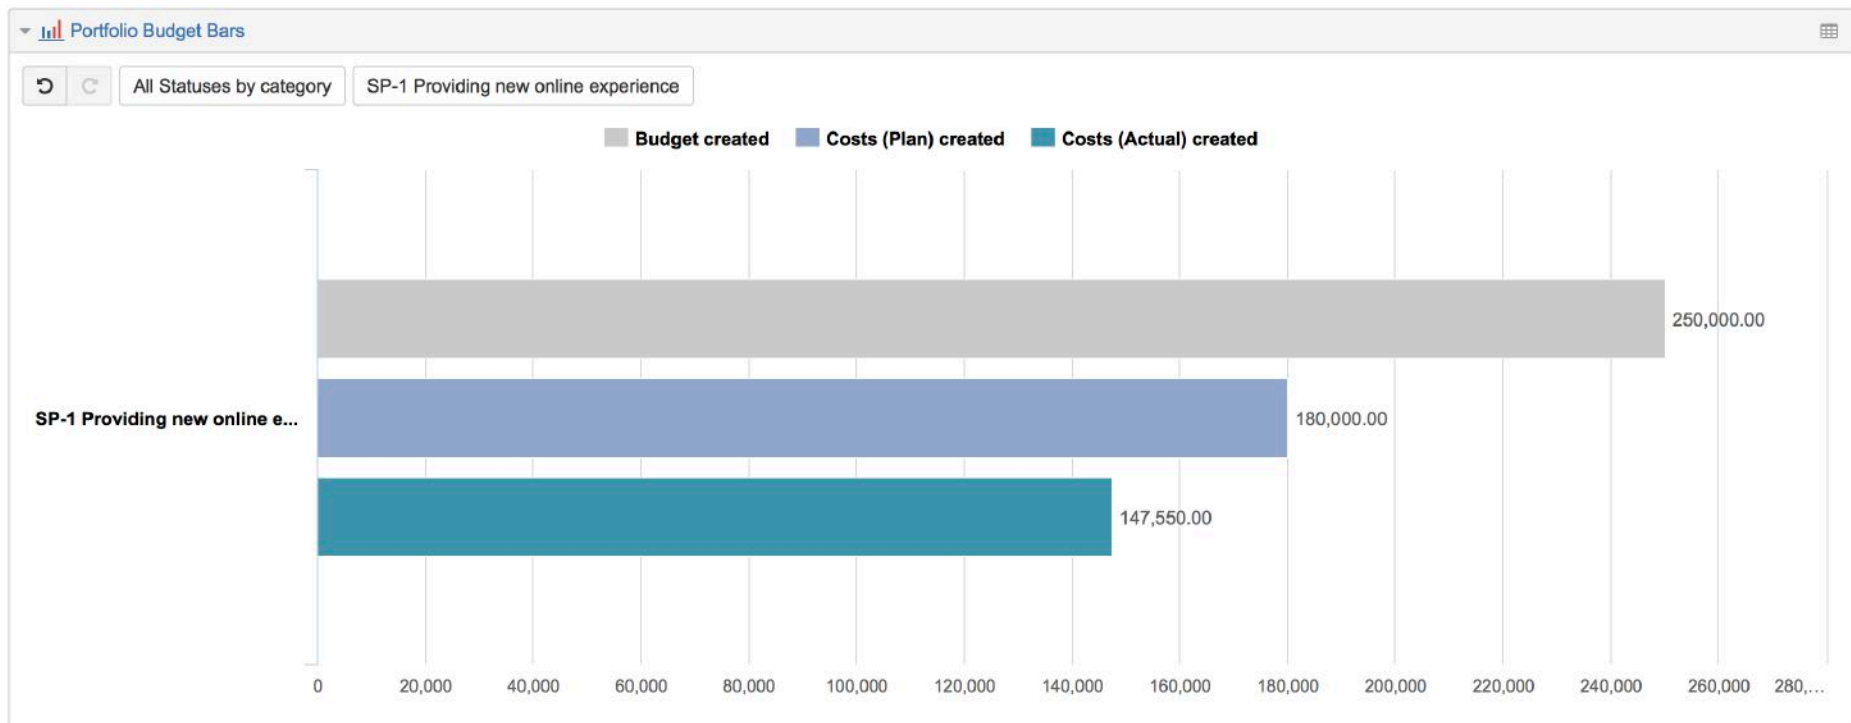

Keep Track of Budget